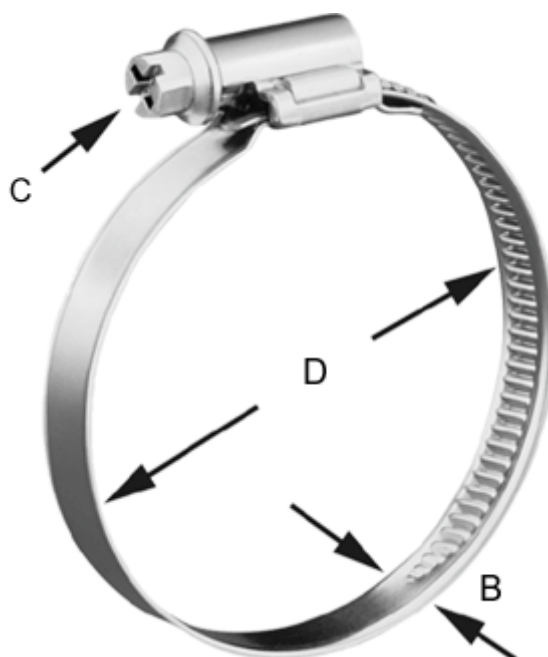

Article number: 021366703050

Description: Worm Drive Hose Clip
TORRO 40-60/12 C7 W3

Measures

C (screw type) = C7 - 7mm

Diameter D = 40-60

Width B = 12.0